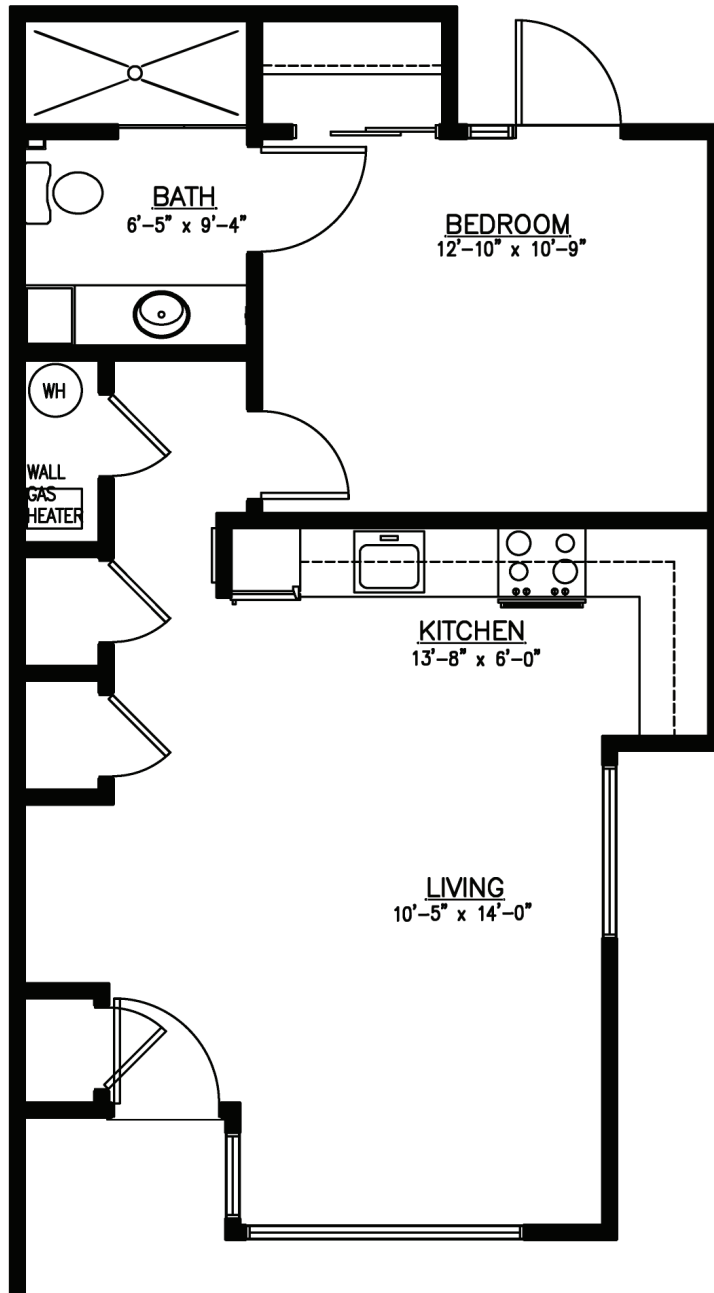

FLOOR PLAN

One Bedroom

520 SQUARE FEET

Friends House
A FRONT PORCH COMMUNITY

FLOOR PLAN

One Bedroom

560 SQUARE FEET

Friends House
A FRONT PORCH COMMUNITY