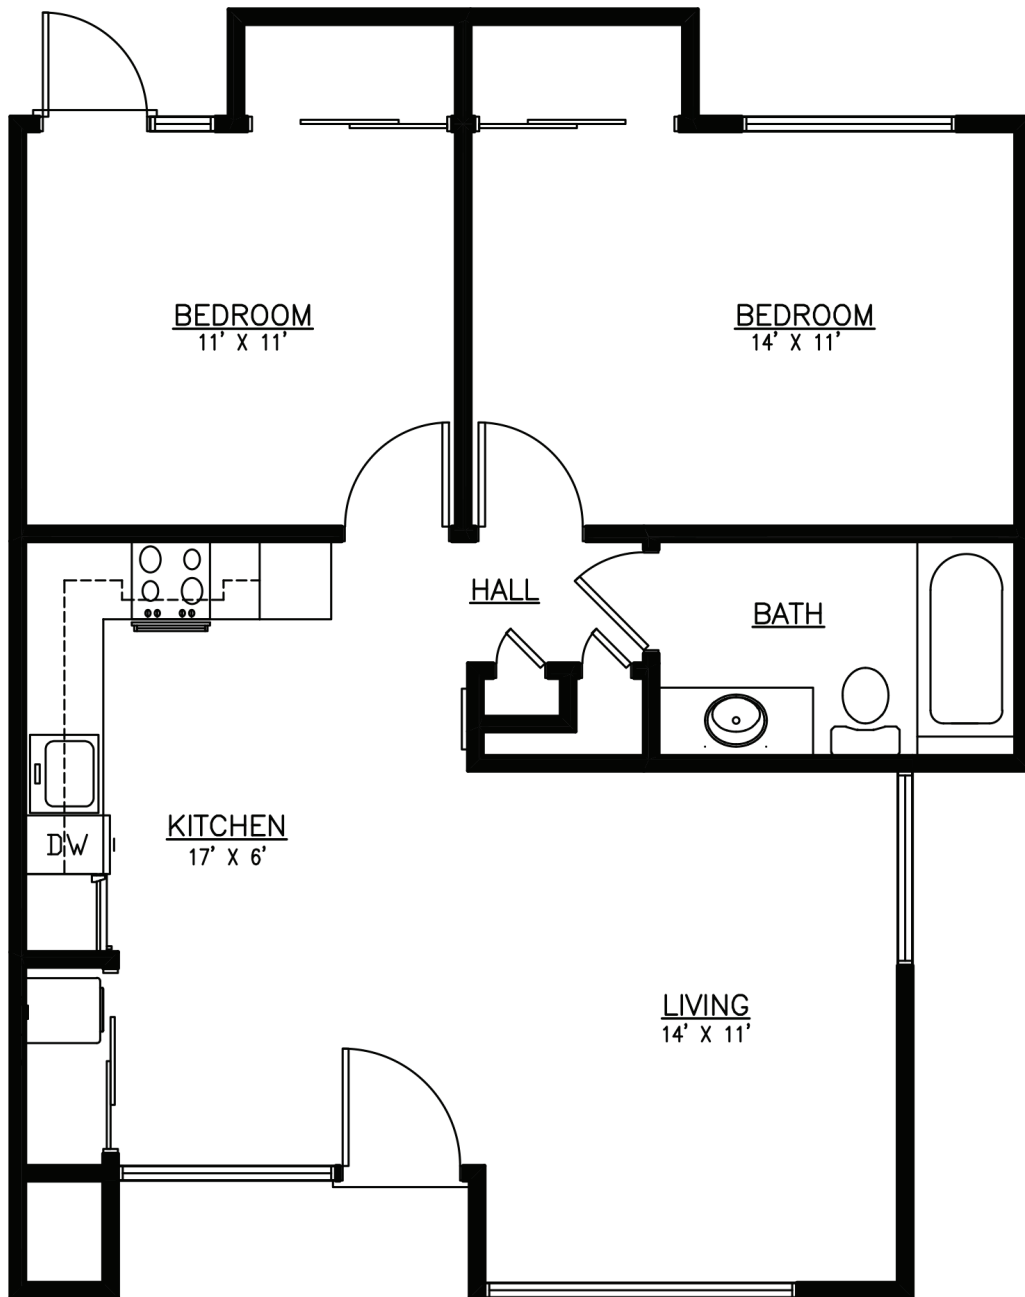

FLOOR PLAN

One Bedroom

520 SQUARE FEET

Friends House
A FRONT PORCH COMMUNITY

FLOOR PLAN

One Bedroom

560 SQUARE FEET

Friends House
A FRONT PORCH COMMUNITY

FLOOR PLAN

Two Bedroom

720 SQUARE FEET

Friends House
A FRONT PORCH COMMUNITY