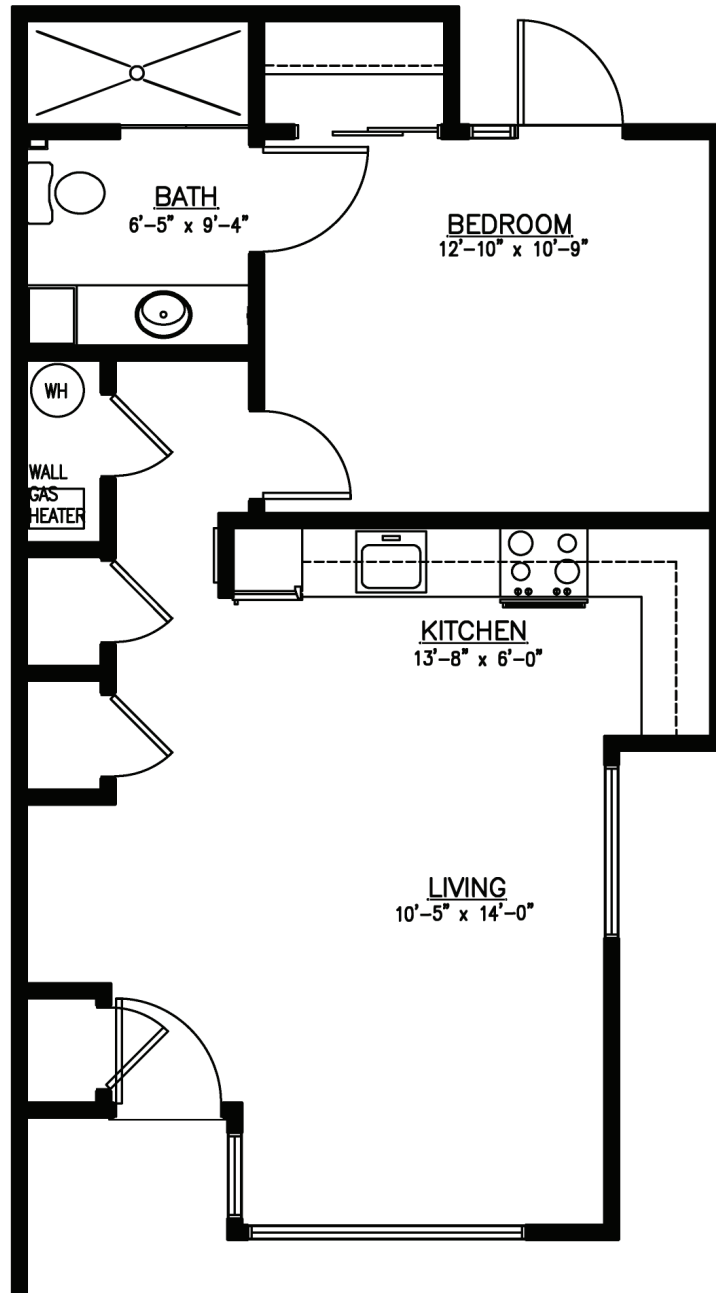

FLOOR PLAN

One Bedroom

520 SQUARE FEET

Friends House
A FRONT PORCH COMMUNITY

FLOOR PLAN

One Bedroom

560 SQUARE FEET

Friends House
A FRONT PORCH COMMUNITY

FLOOR PLAN

Two Bedroom

720 SQUARE FEET

Friends House
A FRONT PORCH COMMUNITY